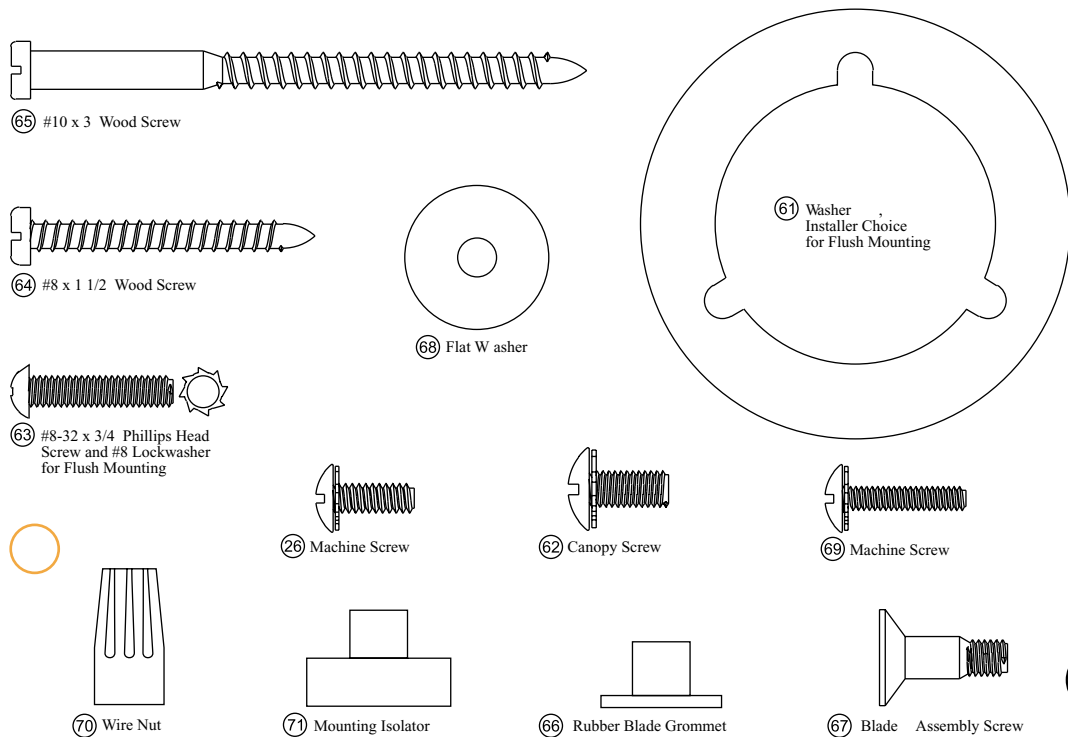

Hardware

(Drawn to Scale)

Parts List	Model #	25860	25864	25865	25866	25869	21074	21079	
	Asm. Dwg. #	92547-01	92547-01	92547-01	92547-01	92547-01	92547-01	92547-01	
	Finish	Antique Brass	Bright Brass	Gloss Black	Gloss White	White/Brass	Bright Brass	White/B. Brass	
Item #	Item Name	Qty	Part #	Part #	Part #	Part #	Part #	Part #	
1	* Canopy Assembly	1	93414-00-800	93414-00-802	93414-00-814	93414-00-801	93414-00-801	93414-00-802	93414-00-802
2	Hanger Bracket Assembly	1	74090-02-121	74090-02-116	74090-02-122	74090-02-132	74090-02-116	74090-02-116	74090-02-116
3	Canopy	1	92697-01-121	92697-01-116	92697-01-122	92697-01-132	92697-01-116	92697-01-116	92697-01-116
7	Hanger Pipe Assembly	1	63722-10-000	63722-10-000	63722-10-000	63722-10-000	63722-10-000	63722-10-000	63722-10-000
47	Screw, Blade Iron Armature	11	63755-01-000	63755-01-000	63755-01-000	63755-01-000	63755-01-000	63755-01-000	63755-01-000
29	Switch Housing, Cover	1	84004-01-121	84004-01-116	84004-01-122	84004-01-132	84004-01-116	84004-01-116	84004-01-116
30	Switch Housing, Upper	1	92540-01-121	92540-01-116	92540-01-122	92540-01-132	92540-01-116	92540-01-116	92540-01-116
31	Switch Housing, Lower	1	84001-01-121	84001-01-116	84001-01-122	84001-01-132	84001-01-116	84001-01-116	84001-01-116
34	* Capacitor - Start	1	74132-01-000	74132-01-000	74132-01-000	74132-01-000	74132-01-000	74132-01-000	74132-01-000
35	* Capacitor - Speed	1	74133-01-000	74133-01-000	74133-01-000	74133-01-000	74133-01-000	74133-01-000	74133-01-000
36	Fan Pull Chain Switch	1	63784-02-000	63784-02-000	63784-02-000	63784-02-000	63784-02-000	63784-02-000	63784-02-000
37	Reverse Fan Assembly Switch	1	63782-03-000	63782-03-000	63782-03-000	63782-03-000	63782-03-000	63782-03-000	63782-03-000
38	Break Away Connector	1	73384-01-000	73384-01-000	73384-01-000	73384-01-000	73384-01-000	73384-01-000	73384-01-000
44	Blade Iron Set	1	83999-XX-XXX	83999-XX-XXX	83999-XX-XXX	83999-XX-XXX	83999-XX-XXX	83999-XX-XXX	83999-XX-XXX
46	Blade Set	1	74048-XX-XXX	74048-XX-XXX	74048-XX-XXX	74048-XX-XXX	74048-XX-XXX	74048-XX-XXX	74048-XX-XXX
60	* Hardware Kit	1	92547-00-861	92547-00-862	92547-00-863	92547-00-864	92547-00-865	92547-00-866	92547-00-867
61	Washer, Installers Choice	1	73788-01-000	73788-01-000	73788-01-000	73788-01-000	73788-01-000	73788-01-000	73788-01-000
62	Screw, Canopy	3	74510-04-000	74510-04-000	74510-04-000	74510-04-000	74510-04-000	74510-04-000	74510-04-000
63	Screw, LP Washer	3	74508-06-121	74508-06-116	74508-06-122	74508-06-232	74508-06-232	74508-06-116	74508-06-232
64	Wood Screw	2	06512-01-000	06512-01-000	06512-01-000	06512-01-000	06512-01-000	06512-01-000	06512-01-000
65	Wood Screw	2	03144-03-000	03144-03-000	03144-03-000	03144-03-000	03144-03-000	03144-03-000	03144-03-000
118	Blade Grommet - Upper	11	05989-02-000	05989-02-000	05989-02-000	05989-02-000	05989-02-000	05989-02-000	05989-02-000
119	Blade Grommet - Lower	11	93675-01-000	93675-01-000	93675-01-000	93675-01-000	93675-01-000	93675-01-000	93675-01-000
67	Screw, Blade Assembly	11	63730-01-000	63730-01-000	63730-01-000	63730-01-000	63730-01-000	63730-01-000	63730-01-000
68	Washer, Flat	4	06301-01-000	06301-01-000	06301-01-000	06301-01-000	06301-01-000	06301-01-000	06301-01-000
114	Screw, 8-32	10	74506-36-121	74506-36-116	74506-36-122	74506-36-232	74506-36-232	74506-36-116	74506-36-232
200	Screw, 6-32	3	74508-36-121	74508-36-116	74508-36-122	74508-36-232	74508-36-232	74508-36-116	74508-36-232
174	Grommet	2	07555-01-000	07555-01-000	07555-01-000	07555-01-000	07555-01-000	07555-01-000	07555-01-000
70	* Wire Nut	4	05172-01-000	05172-01-000	05172-01-000	05172-01-000	05172-01-000	05172-01-000	05172-01-000
75	* Balancing Kit	1	07570-01-000	07570-01-000	07570-01-000	07570-01-000	07570-01-000	07570-01-000	07570-01-000
81	* Warranty Card (English)	1	41187-01-000	41187-01-000	41187-01-000	41187-01-000	41187-01-000	41187-01-000	41187-01-000
82	* Warranty Card (Spanish)	1	41187-02-000	41187-02-000	41187-02-000	41187-02-000	41187-02-000	41187-02-000	41187-02-000
138	* Light Kit Instruction Sheet (English)	1	41119-01-000	41119-01-000	41119-01-000	41119-01-000	41119-01-000	41119-01-000	41119-01-000
139	* Light Kit Instruction Sheet (Spanish)	1	41119-02-000	41119-02-000	41119-02-000	41119-02-000	41119-02-000	41119-02-000	41119-02-000
101	* Owners Manual (English)	1	41405-01-000	41343-01-000	41343-01-000	41343-01-000	41343-01-000	41343-01-000	41343-01-000
102	* Owners Manual (Spanish)	1	41405-02-000	41343-02-000	41343-02-000	41343-02-000	41343-02-000	41343-02-000	41343-02-000